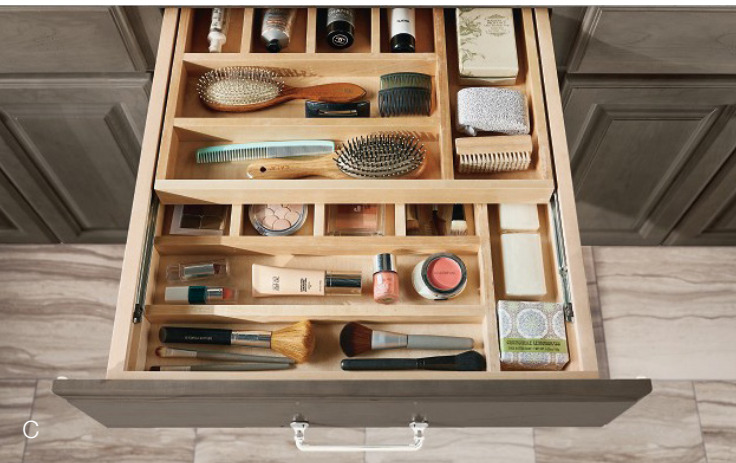

## STORAGE

**A. Vanity Base with U-Shaped Rollout Tray**  
VSB303421U

**B. Vanity Sink Base SuperCabinet™  
with Tiltout Trays and Wastebasket**  
VSSB303421STWB (L or R)  
VSSB333421STWB (L or R)  
VSSB363421STWB (L or R)