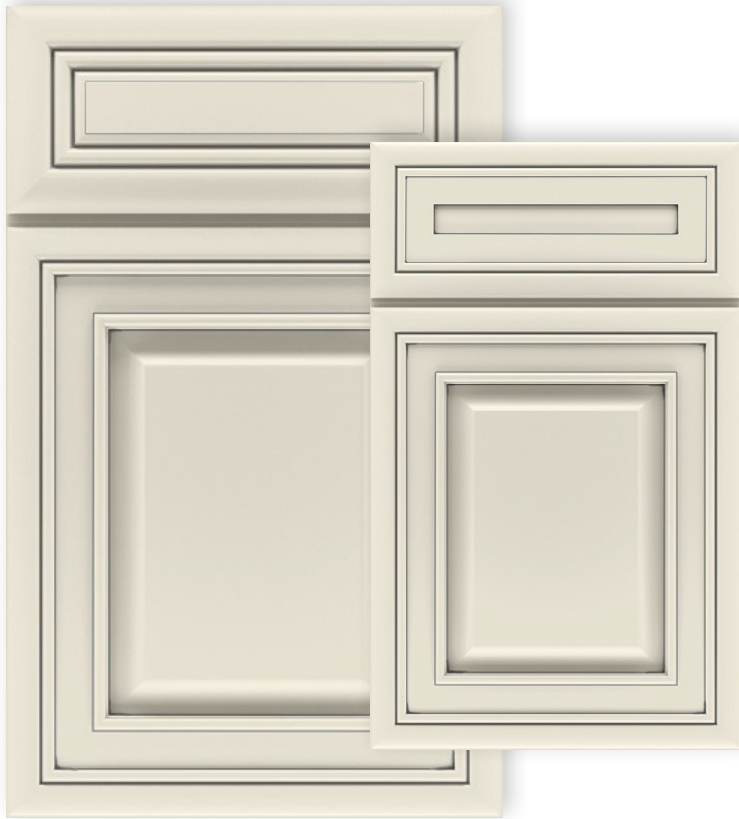

CALDWELL

Available In: Painted, Maple, Cherry, Alder,
& Rustic Alder

Full Overlay Design

Solid Raised Center Panel

Mitered Corners

Solid Profiled Drawer Front Standard;
Available With 5-Piece Drawer Front Option

Visualize Your Dream Bathroom