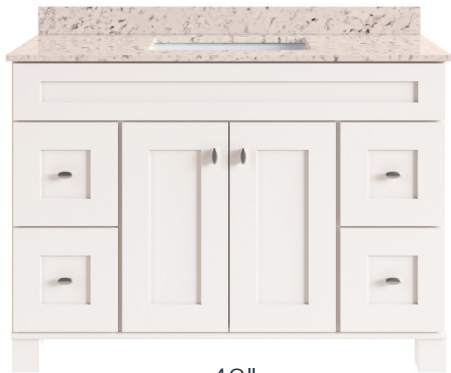

36"

48"

60"

- Wide rail Shaker profile
- Engineered wood construction, full extension dovetail drawers, & SmartStop™ soft close doors
- 34.5-in High x 21-in Deep
- Decorative Brushed Nickel hardware included
- 25" & 42" Mirror available
- Countertop sold separately
- One-year warranty
- All sizes available in White