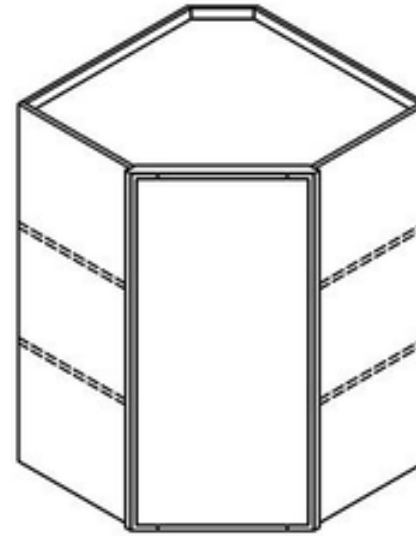

DIAGONAL CORNER

SINGLE
DOOR

DOUBLE
DOOR

DIAGONAL
CORNER

**Why
Diamond**

**How to
Order**

**Lowe's
Pro**

**Doors &
Finishes**

Wall

Base

Tall

Vanity

Accessories

**Construction
& Warranty**

**Customer
Service**