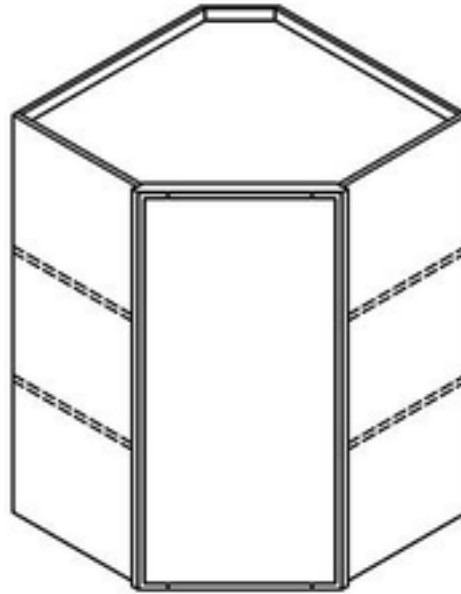

DIAGONAL CORNER
36" HIGH

SINGLE
DOOR

DOUBLE
DOOR

**DIAGONAL
CORNER**

Why
Diamond

How to
Order

Lowe's
Pro

Doors &
Finishes

Wall

Base

Tall

Vanity

Accessories

Construction
& Warranty

Customer
Service